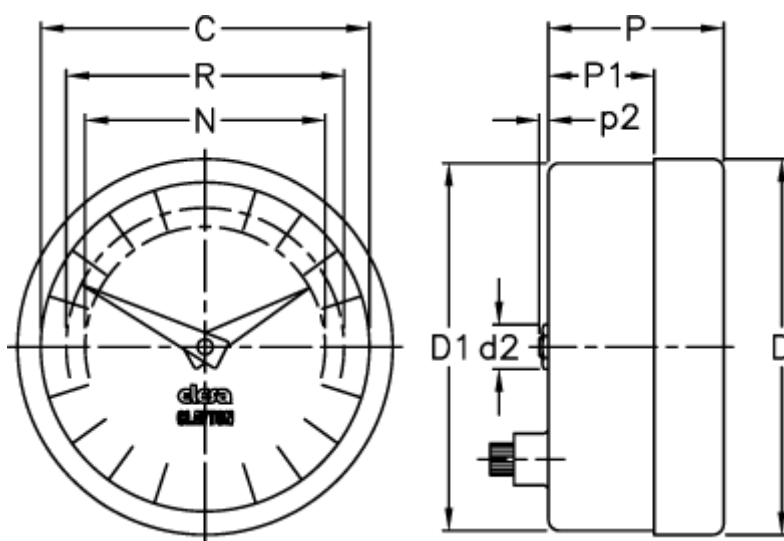

Article number: 2307024252

Description: E+G Positive drive indicator  
PA01-0072-S

## Measures

C = 42

R = 37

D = 49.6

D1 = 48.3

d2 = 8

N = 30

P = 30

P1 = 20.5

p2 = 1.6